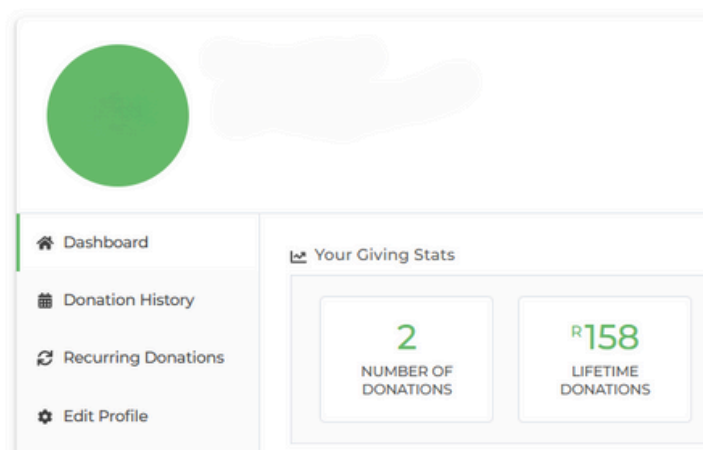

Manage CROW Guardianship

Log in to see your donor dashboard

For privacy, enter the email address used to make a donation below and we'll send you a link to access your donor dashboard.

Email Sent

Access your Dashboard

- Go to the Donor Dashboard: [Visit your dashboard here](#).
- Enter your email address, and you will receive an email with a link to access your personal dashboard.

Open your Dashboard

Click the link in the email to go directly to your **personal dashboard**.

Donor Dashboard

Manage recurring donations

- Once logged in, click on the "Recurring Donations" section.
- You will see all details related to your active donations.

Change donation amount

- Enter new donation amount
- Click on "Update Subscription" to save changes.