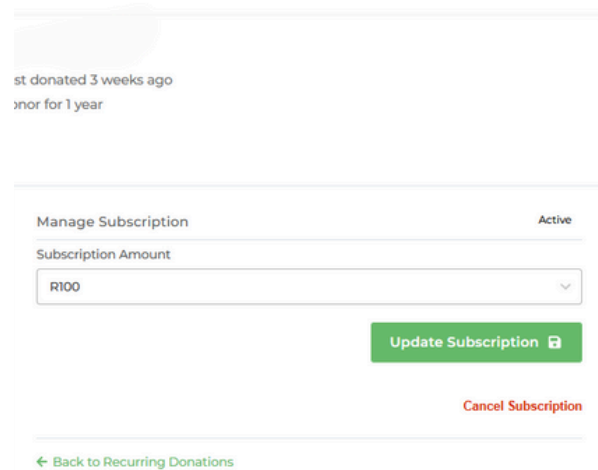

Donor Dashboard

Manage recurring donations

- Once logged in, click on the "Recurring Donations" section.
- You will see all details related to your active donations.

Change donation amount

- Enter new donation amount
- Click on "Update Subscription" to save changes.

Donor Dashboard

Donor Dashboard

Cancel your subscription

- Click on "Cancel Subscription".
- Confirm your cancellation request.