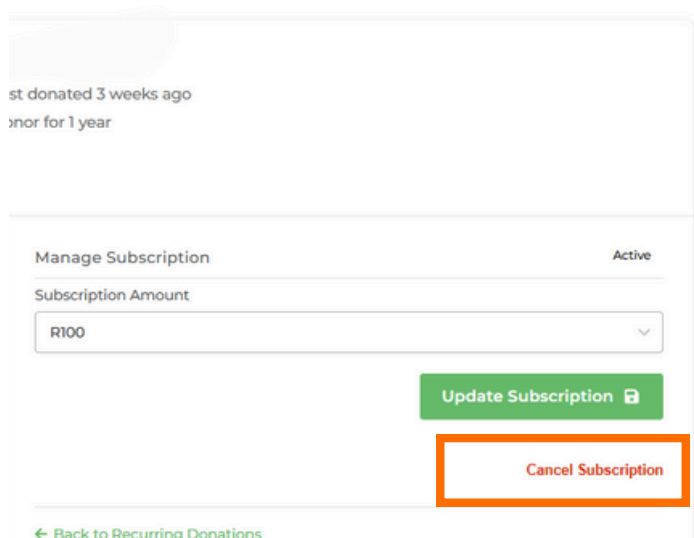

Donor Dashboard

Cancel your subscription

- Click on "Cancel Subscription".
- Confirm your cancellation request.